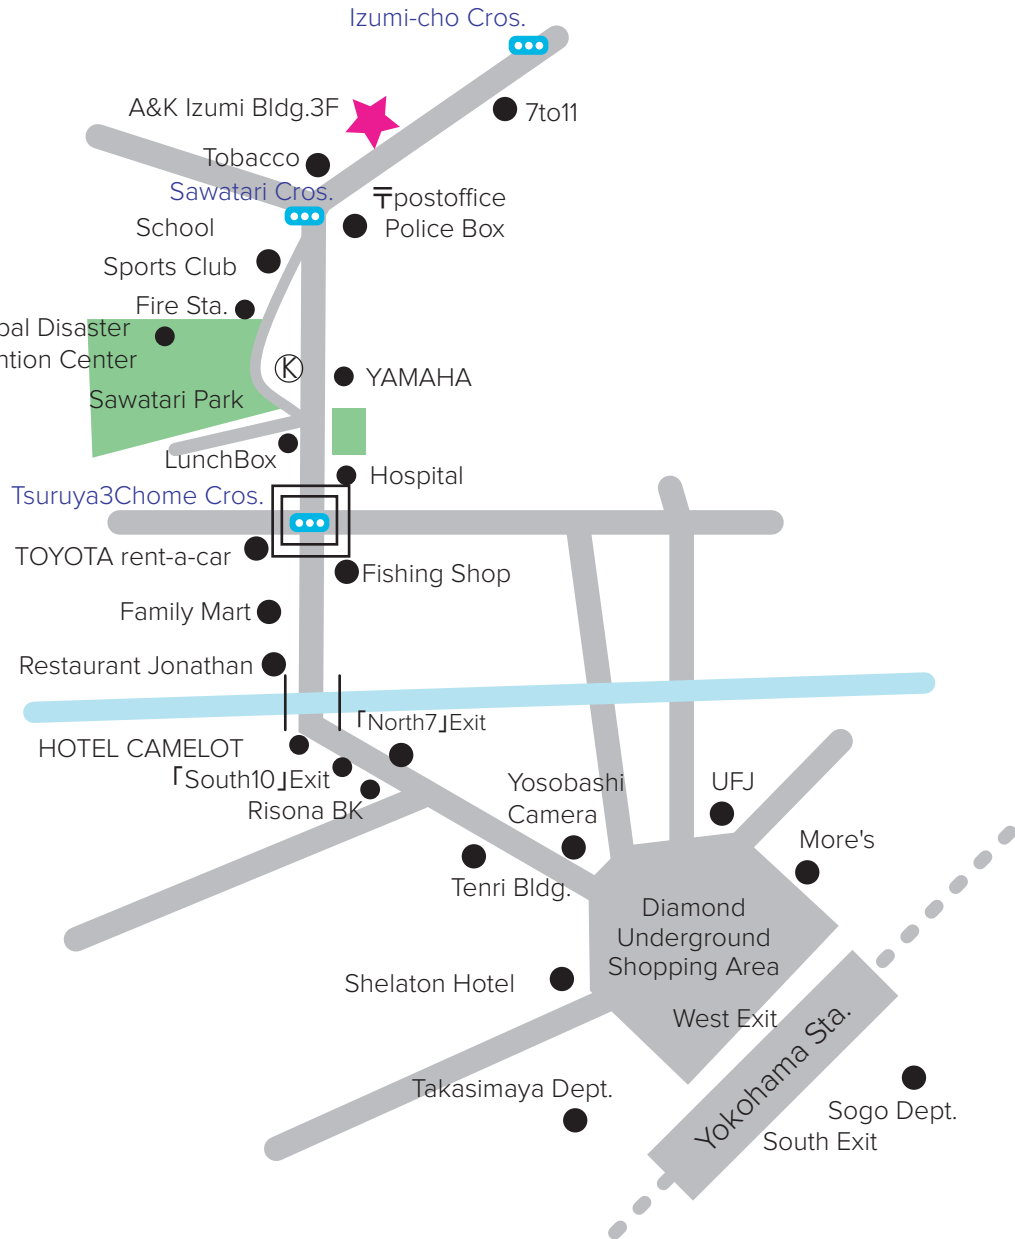

A&K corporation ltd.

Izumi Bldg. 3F 17-1 Izumi-cho
 Kanagawa-ku, Yokohama-shi
 TEL 045-321-0291

Yokohama City's "Super Ranger" belongs to this Fire Dept. You can see its super cool special vehicles!

【Access from Yokohama Station】

At Yokohama station, use West Exit, and go down the stairs to the Diamond shopping area. (see the left map)
 Go straight the main street and use "South #10" or "North #7" Exit. (We recomend North#7)
 As you go up to the ground, keep straight and cross the big crossing by the pedestrian deck.
 And walk uphill, there is the next big crossing names "SAWATARI Cross.", walk straight to the first corner. At the left side, there is an Izumi bldg.
 Our office is at the 3rd floor and right side door.

Approximately a 10 min. walk from Yokohama station.