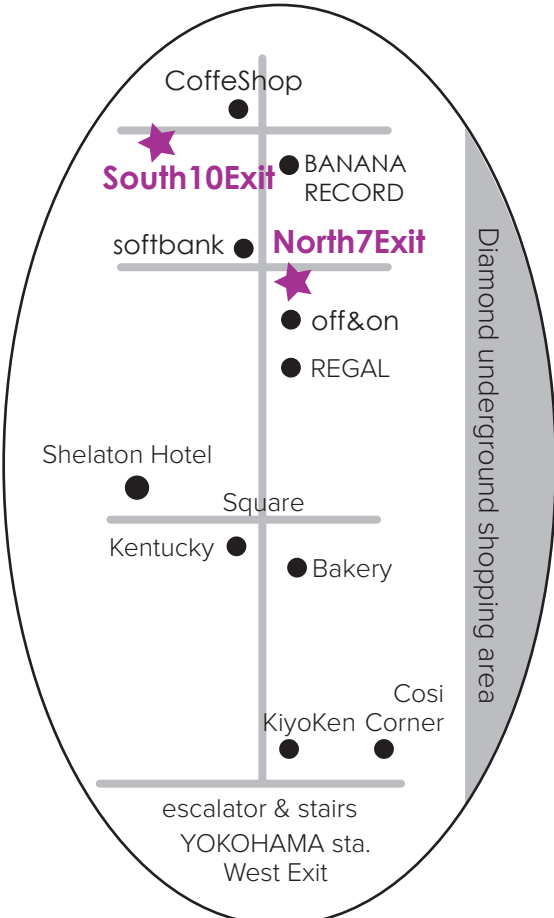

A&K corporation ltd.

Izumi Bldg. 3F 17-1 Izumi-cho
 Kanagawa-ku, Yokohama-shi
 TEL 045-321-0291

Yokohama City's "Super Ranger" belongs to this Fire Dept. You can see its super cool special vehicles!

【Access from Yokohama Station】

At Yokohama station, use West Exit, and go down the stairs to the Diamond shopping area. (see the left map)
 Go straight the main street and use "South #10" or "North #7" Exit. (We recomend North#7)
 As you go up to the ground, keep straight and cross the big crossing by the pedestrian deck.
 And walk uphill, there is the next big crossing names "SAWATARI Cross.", walk straight to the first corner. At the left side, there is an Izumi bldg.
 Our office is at the 3rd floor and right side door.

Approximately a 10 min. walk from Yokohama station.